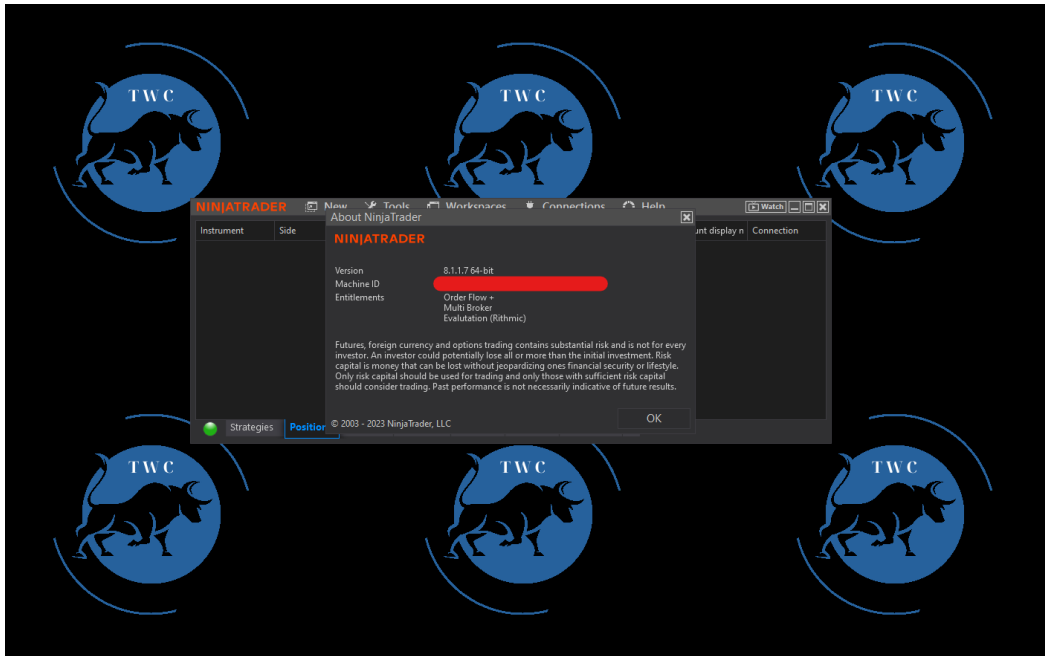

How to Recover Your Machine ID From Ninja Trader

1. Easy peasy! Open Ninja Trader and access your **CONTROL CENTER**.

2. Click the **HELP** tab.

3. You got it! Select **ABOUT** in the menu and you're good to go.